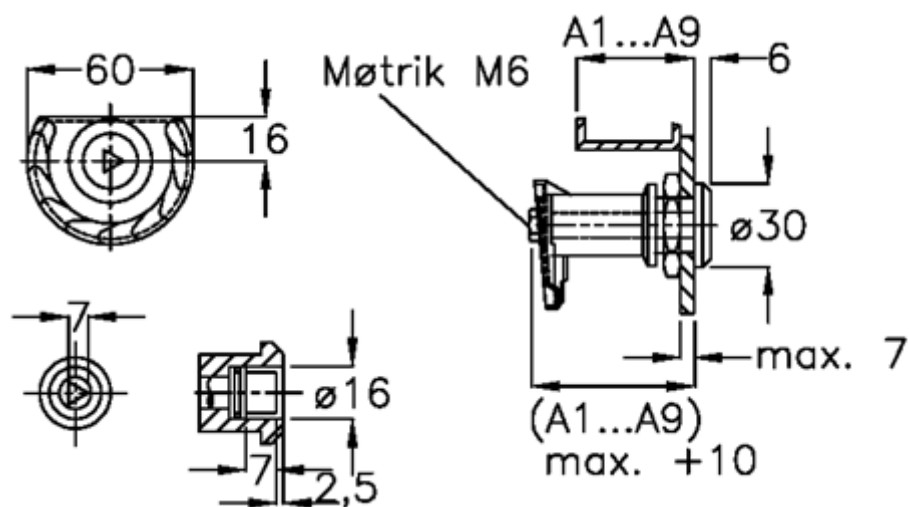

Data Sheet

Article number: 20918026
Description: E+G Door lock
GN 119-DK-A6

Measures

Door + frame thickness = 42-50
Measure type = A6